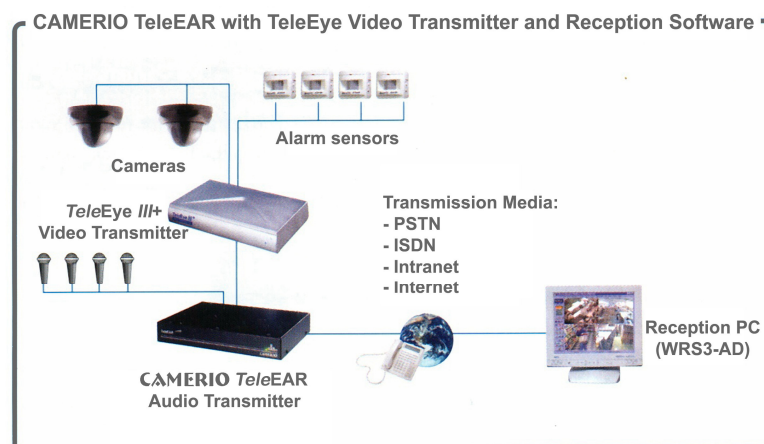

**CAMERIO *TeleEAR*** ascertains customers' security with remote audio monitoring!

Equipped *TeleEye* Video Transmitter with **CAMERIO *TeleEAR*** Audio Transmitter (ATU-1), users are provided with all-in-one remote audio and video security solution through the Internet, LAN, PSTN and ISDN.

**CAMERIO *TeleEAR*** can support multiple audio channels, make remote public addressing and record audio in the hard disk of the PC.

## Features

- Half-duplex digital audio transmission
- 4 audio inputs, 1 audio output
- Programmable audio recording
- Recorded audio retrieval by time parameters
- Remote public addressing
- Independent audio & camera switching

## Specifications

ENVIRONMENTAL CONDITION	AMBIENT OPERATING TEMPERATURE	+10°C ~ +50°C
	AMBIENT OPERATING HUMIDITY	< 90% (no condensation)
SPECIFICATION	CHANNEL 1	Line in, mic in (selectable)
	CHANNEL 2-4	Line in
	LINE IN	Input Impedance: 47kΩ, unbalanced, 1Vp-p, bandwidth: 200Hz-3.5kHz
	MIC IN	Input impedance: 1.2kΩ, unbalanced, 50mVp-p, bandwidth: 200Hz-3.5kHz
	LINE OUT	Output Impedance: 300Ω, unbalanced, 1Vp-p
	POWER	9-12Vdc, 4W (maximum)
	MECHANICAL DESIGN	CONSTRUCTION
COLOR		Black finish
DIMENSION		255mm x 188mm x 43mm
WEIGHT		1.1kg