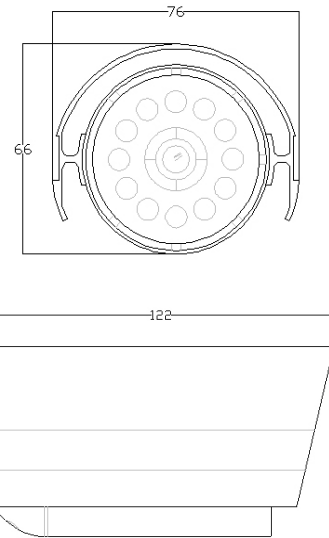

SF281

SF286

SF389

DF183 / DF187

SF489

DF283

TeleEye Group Signal Communications Limited

16/F, Millennium City 3, 370 Kwun Tong Road, Kowloon, Hong Kong
International: (852) 2995 5996 Hong Kong: (852) 2995 5992 Fax: (852) 2995 5901
Email: info@TeleEye.com Web: www.TeleEye.com

TeleEye Europe Ltd.
4 Maidenhead Enterprise Centre,
Cordwallis Street,
Maidenhead, Berkshire SL6 7BE,
United Kingdom
Tel: (44) 1628 776061
Fax: (44) 1628 407399
Email: ukinfo@TeleEye.com

CAMERIO Japan, Inc.
8-22-1 Asamizodai,
Sagamihara, Kanagawa,
Japan (Post Code: 228-0828)
Tel: (81) 42-742-2690
Fax: (81) 42-742-2616
Email: info@CAMERIO.co.jp

TeleEye (S) Pte Ltd.
10 UBI Crescent,
#06-09 Lobby A UBI Techpark
Singapore 408564
Tel: (65) 6745-3921
Fax: (65) 6742-1965
Email: sales@TeleEye.com.sg

TeleEye Digital Technology (Shenzhen) Co., Ltd.
Room A602, Shenzhen Virtual University Park,
Shenzhen Hi-Tech Industrial Park, Shenzhen, China
Tel: (86) 755-2671-2122
Fax: (86) 755-2671-2287
Email: info@TeleEye.com.cn

TeleEye Hrvatska
Kranjčevićeva 16
52100 Pula, Croatia
Tel: (385) 52-383-101
Fax: (385) 52-383-101
Email: info@TeleEye.com.hr

TeleEye Philippines Inc
291-H Del Monte Avenue
Quezon City
Metro Manila, Philippines
Tel: (63) 2-3650897
Fax: (63) 2-3651446
Email: contact@TeleEye.com.ph

TeleEye (Mauritius) Ltd.
Lamberty Street,
Vacoas – Mauritius
Tel: (230) 686 5238
Fax: (230) 698 2179
Email: info@TeleEye.com.mu