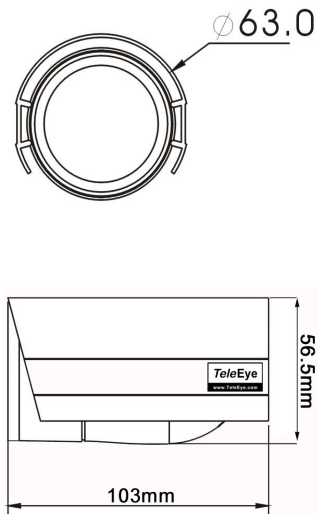

SF281

SF286

SF389

DF183 / DF187

SF489

DF283

TeleEye Group Signal Communications Limited

16/F, Millennium City 3, 370 Kwun Tong Road, Kowloon, Hong Kong
International: (852) 2995 5996 Hong Kong: (852) 2995 5992 Fax: (852) 2995 5901
Email: info@TeleEye.com Web: www.TeleEye.com

TeleEye Europe Ltd.
4 Maidenhead Enterprise Centre,
Cordwallis Street,
Maidenhead, Berkshire SL6 7BE,
United Kingdom
Tel: (44) 1628 776061
Fax: (44) 1628 407399
Email: ukinfo@TeleEye.com

CAMERIO Japan, Inc.
8-22-1 Asamizodai,
Sagamihara, Kanagawa,
Japan (Post Code: 228-0828)
Tel: (81) 42-742-2690
Fax: (81) 42-742-2616
Email: info@CAMERIO.co.jp

TeleEye (S) Pte Ltd.
10 UBI Crescent,
#06-09 Lobby A UBI Techpark
Singapore 408564
Tel: (65) 6745-3921
Fax: (65) 6742-1965
Email: sales@TeleEye.com.sg

TeleEye Digital Technology (Shenzhen) Co., Ltd.
Room A602, Shenzhen Virtual University Park,
Shenzhen Hi-Tech Industrial Park, Shenzhen, China
Tel: (86) 755-2671-2122
Fax: (86) 755-2671-2287
Email: info@TeleEye.com.cn

TeleEye Hrvatska
Kranjčevićeva 16
52100 Pula, Croatia
Tel: (385) 52-383-101
Fax: (385) 52-383-101
Email: info@TeleEye.com.hr

TeleEye Philippines Inc
291-H Del Monte Avenue
Quezon City
Metro Manila, Philippines
Tel: (63) 2-3650897
Fax: (63) 2-3651446
Email: contact@TeleEye.com.ph

TeleEye (Mauritius) Ltd.
Lamberty Street,
Vacoas – Mauritius
Tel: (230) 686 5238
Fax: (230) 698 2179
Email: info@TeleEye.com.mu