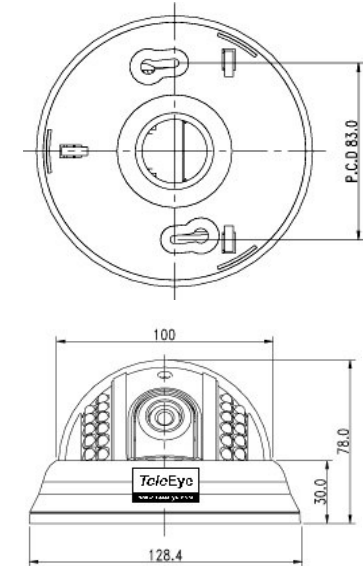

DF183 / DF187