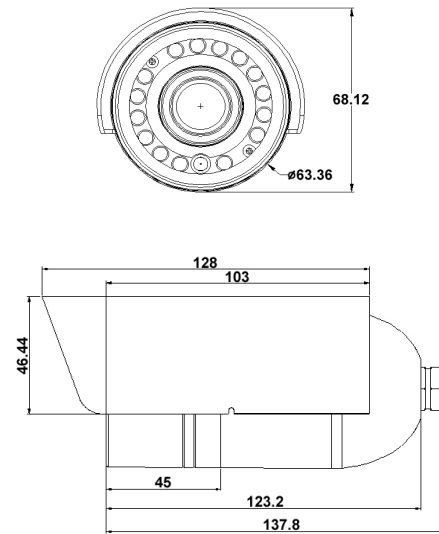

SF281

SF286

SF389

DF183 / DF187

SF489

DF283

TeleEye Group Signal Communications Limited

16/F, Millennium City 3, 370 Kwun Tong Road, Kowloon, Hong Kong
International: (852) 2995 5996 Hong Kong: (852) 2995 5992 Fax: (852) 2995 5901
Email: info@TeleEye.com Web: www.TeleEye.com

TeleEye Europe Ltd.
4 Maidenhead Enterprise Centre,
Cordwallis Street,
Maidenhead, Berkshire SL6 7BE,
United Kingdom
Tel: (44) 1628 776061
Fax: (44) 1628 407399
Email: ukinfo@TeleEye.com

CAMERIO Japan, Inc.
8-22-1 Asamizodai,
Sagamihara, Kanagawa,
Japan (Post Code: 228-0828)
Tel: (81) 42-742-2690
Fax: (81) 42-742-2616
Email: info@CAMERIO.co.jp

TeleEye (S) Pte Ltd.
10 UBI Crescent,
#06-09 Lobby A UBI Techpark
Singapore 408564
Tel: (65) 6745-3921
Fax: (65) 6742-1965
Email: sales@TeleEye.com.sg

TeleEye Digital Technology (Shenzhen) Co., Ltd.
Room A602, Shenzhen Virtual University Park,
Shenzhen Hi-Tech Industrial Park, Shenzhen, China
Tel: (86) 755-2671-2122
Fax: (86) 755-2671-2287
Email: info@TeleEye.com.cn

TeleEye Hrvatska
Kranjčevićeva 16
52100 Pula, Croatia
Tel: (385) 52-383-101
Fax: (385) 52-383-101
Email: info@TeleEye.com.hr

TeleEye Philippines Inc
291-H Del Monte Avenue
Quezon City
Metro Manila, Philippines
Tel: (63) 2-3650897
Fax: (63) 2-3651446
Email: contact@TeleEye.com.ph

TeleEye (Mauritius) Ltd.
Lamberty Street,
Vacoas – Mauritius
Tel: (230) 686 5238
Fax: (230) 698 2179
Email: info@TeleEye.com.mu