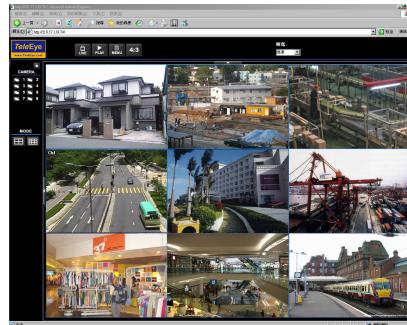

Powerful Features with Simple Configurations

TeleEye RN680 Series

TeleEye RN680 Series covers a full range of feature-rich and easy-to-use 4-, 8- and 16- channel digital video recorders. With the MPEG-4 compression and full-feature video recording, TeleEye RN680 Series guarantees smooth and crystal clear video quality on both live monitoring and recording.

TeleEye RN680 Series is designed to support up to 2 internal hard drives for enhancing the storage capacity and providing longer recording duration. Its built-in CD writer enables fast video footage extraction for evidential purpose.

TeleEye RN680 Series equips with powerful features and easy-to-use operation, and is suitable for a wide range of applications from retail outlet, factory, property management and public utilities installations.

Features

- 4, 8 or 16 video & alarm input models
- Resolution up to 720x576 / 720x480 pixels
- Video compression: MPEG-4
- Recording rate up to 100/120fps
- Simultaneous recording, playback & network operation
- Main monitor & call monitor output
- VGA output (optional)
- Support TCP/IP, DHCP & DDNS network
- Support up to 2 internal hard drives
- Built-in CD writer & USB interface for video extraction
- Schedule, alarm, motion detection & remote recording
- Fast & easy search for recorded video
- Accessible through web browser
- Telemetry control
- Administrator & access control

TeleEye Group
Hong Kong (Head Office)
Signal Communications Limited

China Tel: (86) 755 2671 2122 Email: info@TeleEye.com.cn
Japan Tel: (81) 42 742 2690 Email: info@CAMERIO.co.jp
Singapore Tel: (65) 6745 3921 Email: sales@TeleEye.com.sg
U.K. Tel: (44) 1628 776061 Email: ukinfo@TeleEye.com

16/F, Millennium City 3, 370 Kwun Tong Road, Kowloon, Hong Kong
International: (852) 2995 5996 Hong Kong: (852) 2995 5992
Fax: (852) 2995 5901 Email: info@TeleEye.com
South Africa Tel: (27) 11 557 9200 Email: info@TeleEye.co.za
Croatia Tel: (385) 52383101 Email: info@TeleEye.com.hr
Philippines Tel: (632) 3650897 Email: contact@TeleEye.com.ph
Mauritius Tel: (230) 686 5238 Email: info@TeleEye.com.mu